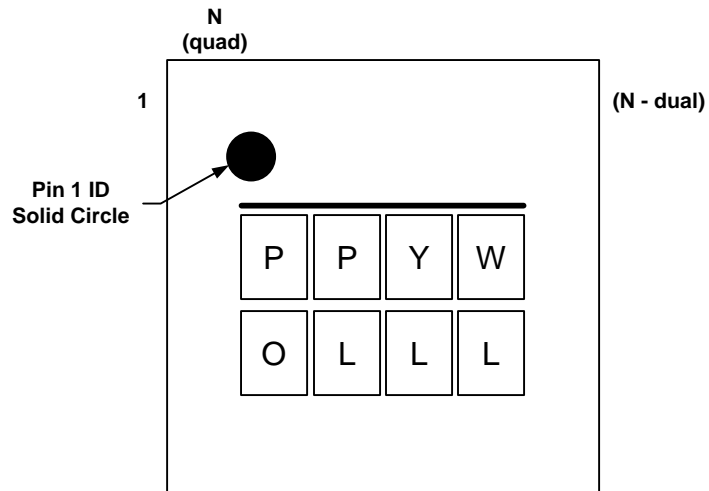

UTQFN-10 (3mmX3mm)

TOP MARKING:

○ = OPTIONAL SPECIAL MARK

TOP MARKING OF NEW DEVICE BECOMES
EFFECTIVE FROM APR 1ST, 2010:

○ = OPTIONAL SPECIAL MARK